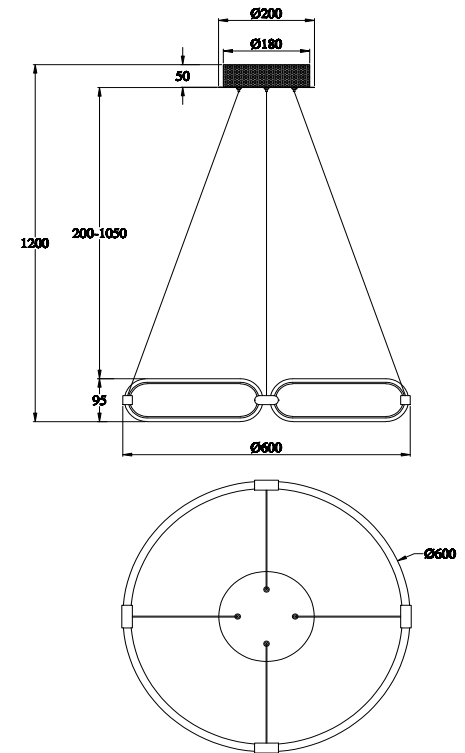

Instruction

MOD017PL-L50MG

MAX 50W
3500 Lumen

Model: MOD017PL-L50MG
Collection: Modern
Series: Chain

Ceiling Lamps