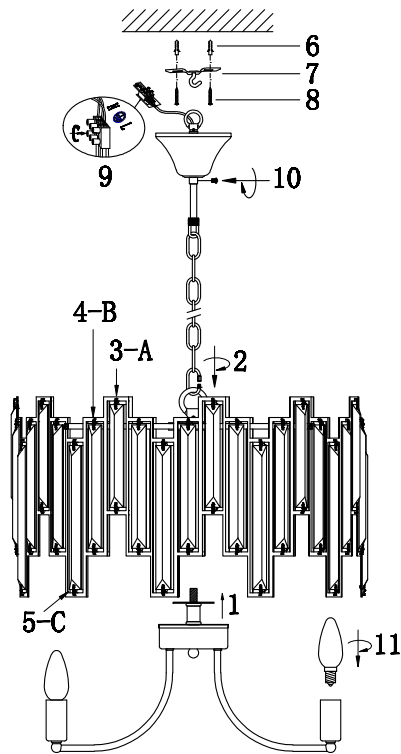

FREYA
TRADITION OF QUALITY

Instruction

FR5085PL-05CH

A	B	C
150	180	210
11PCS	22PCS	11PCS

5 x E14 (40W)

Model: FR5085PL-05CH
Collection: Modern
Series: New Series 085

Pendant Lamps