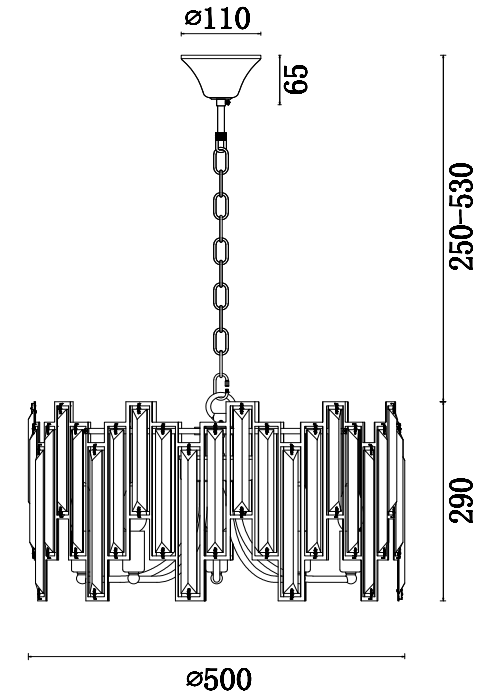

FREYA
TRADITION OF QUALITY

Instruction

FR5085PL-05CH

A	B	C
150	180	210
11PCS	22PCS	11PCS

5 x E14 (40W)

Model: FR5085PL-05CH
Collection: Modern
Series: New Series 085

Pendant Lamps